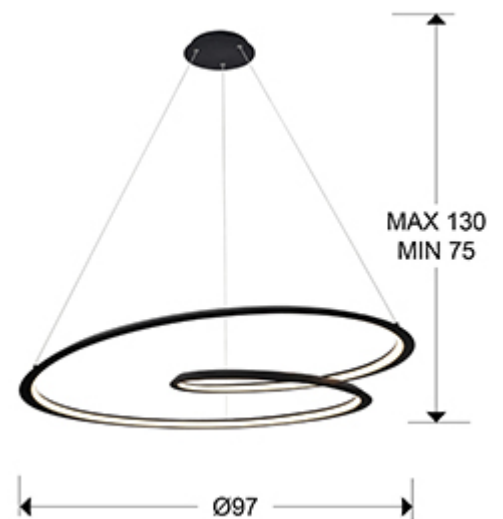

## Looping

527644

Recommended product

### Pendants

Lamp made of metal and aluminium finished in sanded matt black. Opal silicone diffuser. 54W LED. 2700 lm. 3000 K.

. This lamp is supplied with GRAVITY TOGGLES, to improve ceiling fixing.

## SIZES

Sizes: Ø 97.0 ↓ 25.0 cm  
Height when installed: 75.0/ max. 130.0 cm  
Weight: 3.8 Kg

## SIZES WITH PACKAGING

Weight: 9.4 Kg  
Volume: 0.3710m<sup>3</sup>  
Sizes: ↔ 106.0 ↓ 33.0 ↗ 106.0 cm

---